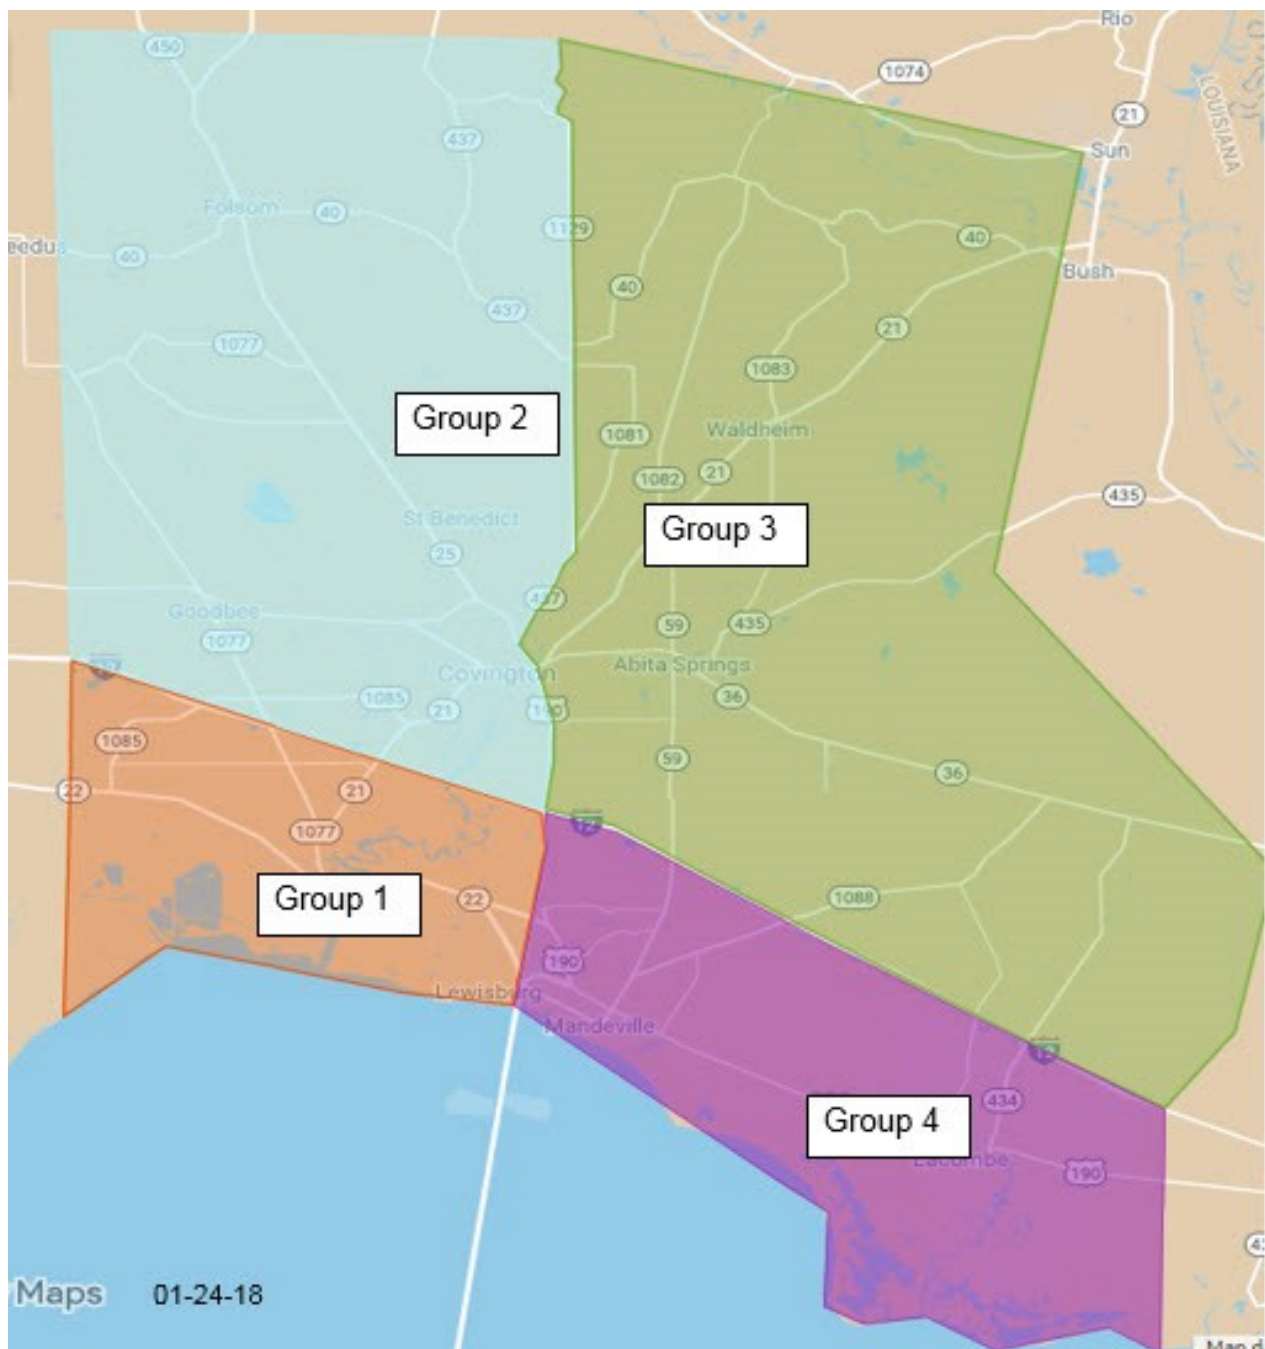

Group 3 Broker Tour is on the 3rd Wednesday of the Month

Group 4 Broker Tour is on the 4th Wednesday of the Month

In Months where there is 5th Wednesday, this day will be an “open” Broker Tour Day. Meaning any house in any group may be placed on tour on this 5th Wednesday.

Group 1 is comprised of areas South of I-12 and West of Hwy 190 west to the Tangipahoa Parish Line

Group 2 is North of I-12 West of Hwy 190 and Lee Road North to the Washington Parish Line and West to the Tangipahoa Parish Line

Group 3 is East of Lee Road and North of I-12, up the Washington Parish Line

Group 4 is South of I-12 and East of Hwy 190

Tour hours shall be from 12:00pm—2:00pm, however, times may be extended and /or adjusted as needed. In the event of a tour falling on a holiday, that Group will be skipped and the next Wednesday will be a continuation of the next tour group in rotation. A master plan for changes caused by unexpected events, i.e. flood, must be formulated for all brokers

December 2020

Sun	Mon	Tue	Wed	Thu	Fri	Sat
		1	2 Group 1	3	4	5
6	7	8	9 Group 2	10	11	12
13	14	15	16 Group 3	17	18	19
20	21	22	23 Group 4	24	25	26
27	28	29	30 OPEN	31		