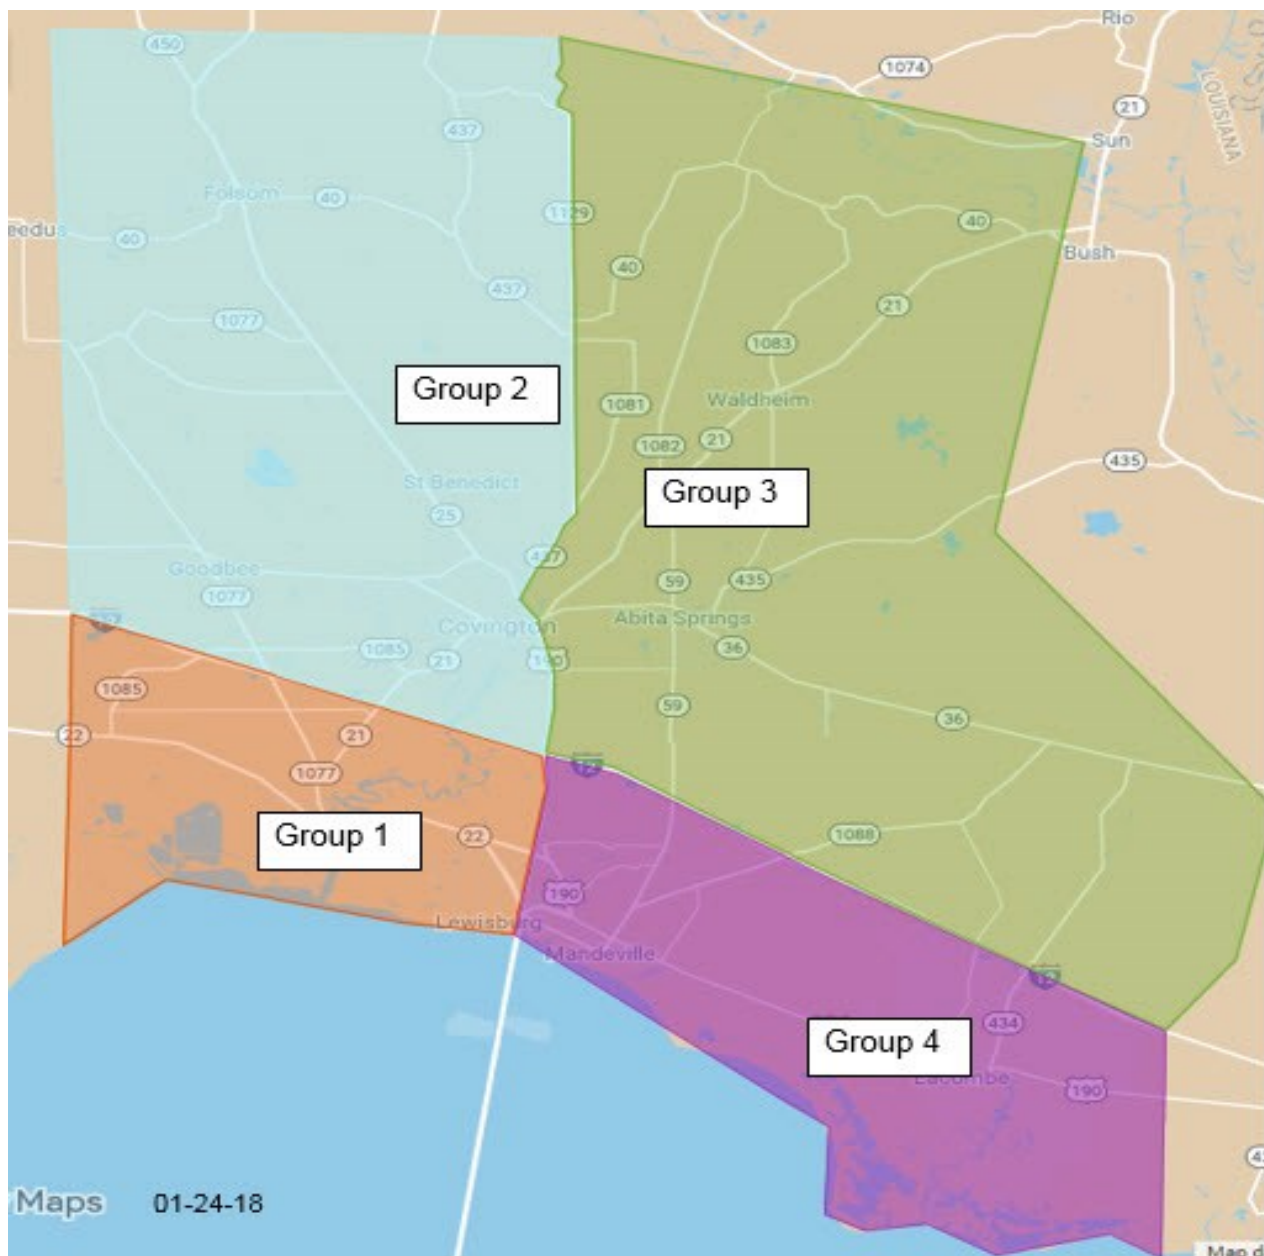

Group 3 Broker Tour is on the 3rd Wednesday of the Month

Group 4 Broker Tour is on the 4th Wednesday of the Month

In Months where there is 5th Wednesday, this day will be an “open” Broker Tour Day. Meaning any house in any group may be placed on tour on this 5th Wednesday.

Group 1 is comprised of areas South of I-12 and West of Hwy 190 west to the Tangipahoa Parish Line

Group 2 is North of I-12 West of Hwy 190 and Lee Road North to the Washington Parish Line and West to the Tangipahoa Parish Line

Group 3 is East of Lee Road and North of I-12, up the Washington Parish Line

Group 4 is South of I-12 and East of Hwy 190

Tour hours shall be from 12:00pm—2:00pm, however, times may be extended and /or adjusted as needed. In the event of a tour falling on a holiday, that Group will be skipped and the next Wednesday will be a continuation of the next tour group in rotation. A master plan for changes caused by unexpected events, i.e. flood, should be formulated by all brokers